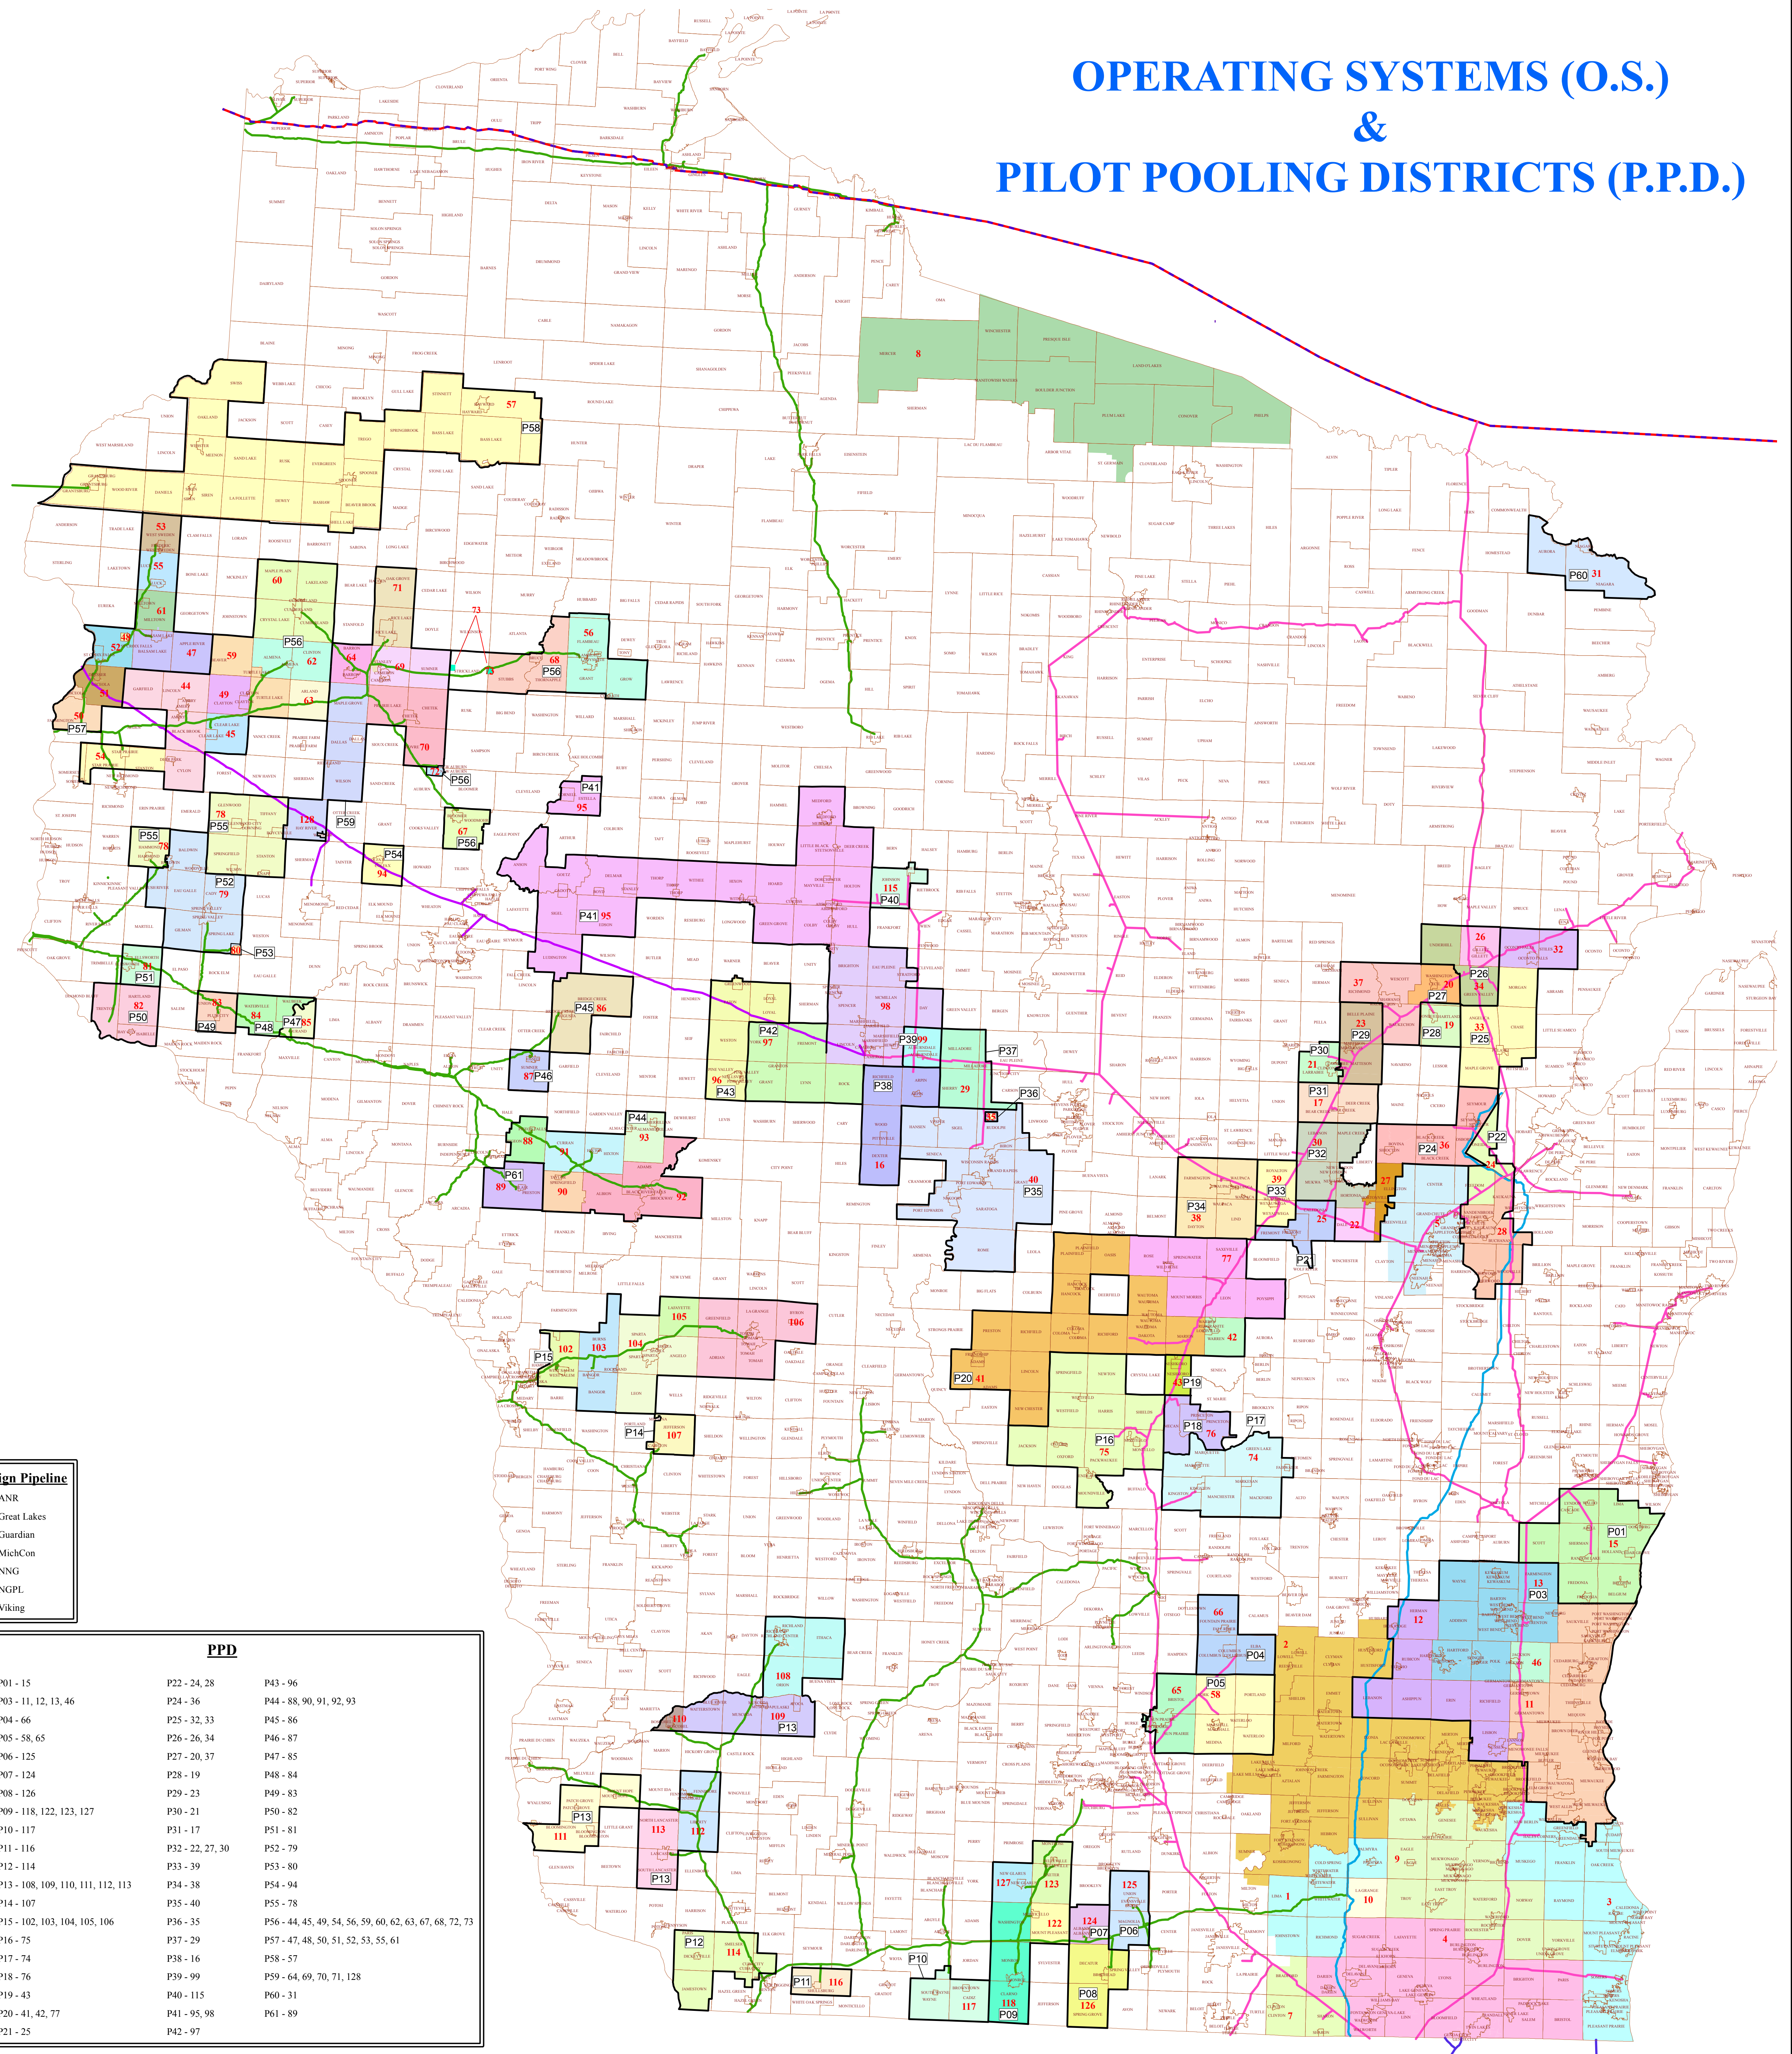

# OPERATING SYSTEMS (O.S.) & PILOT POOLING DISTRICTS (P.P.D.)

- #### Foreign Pipeline
- ANR
  - Great Lakes
  - Guardian
  - MichCon
  - NNG
  - NGPL
  - Viking