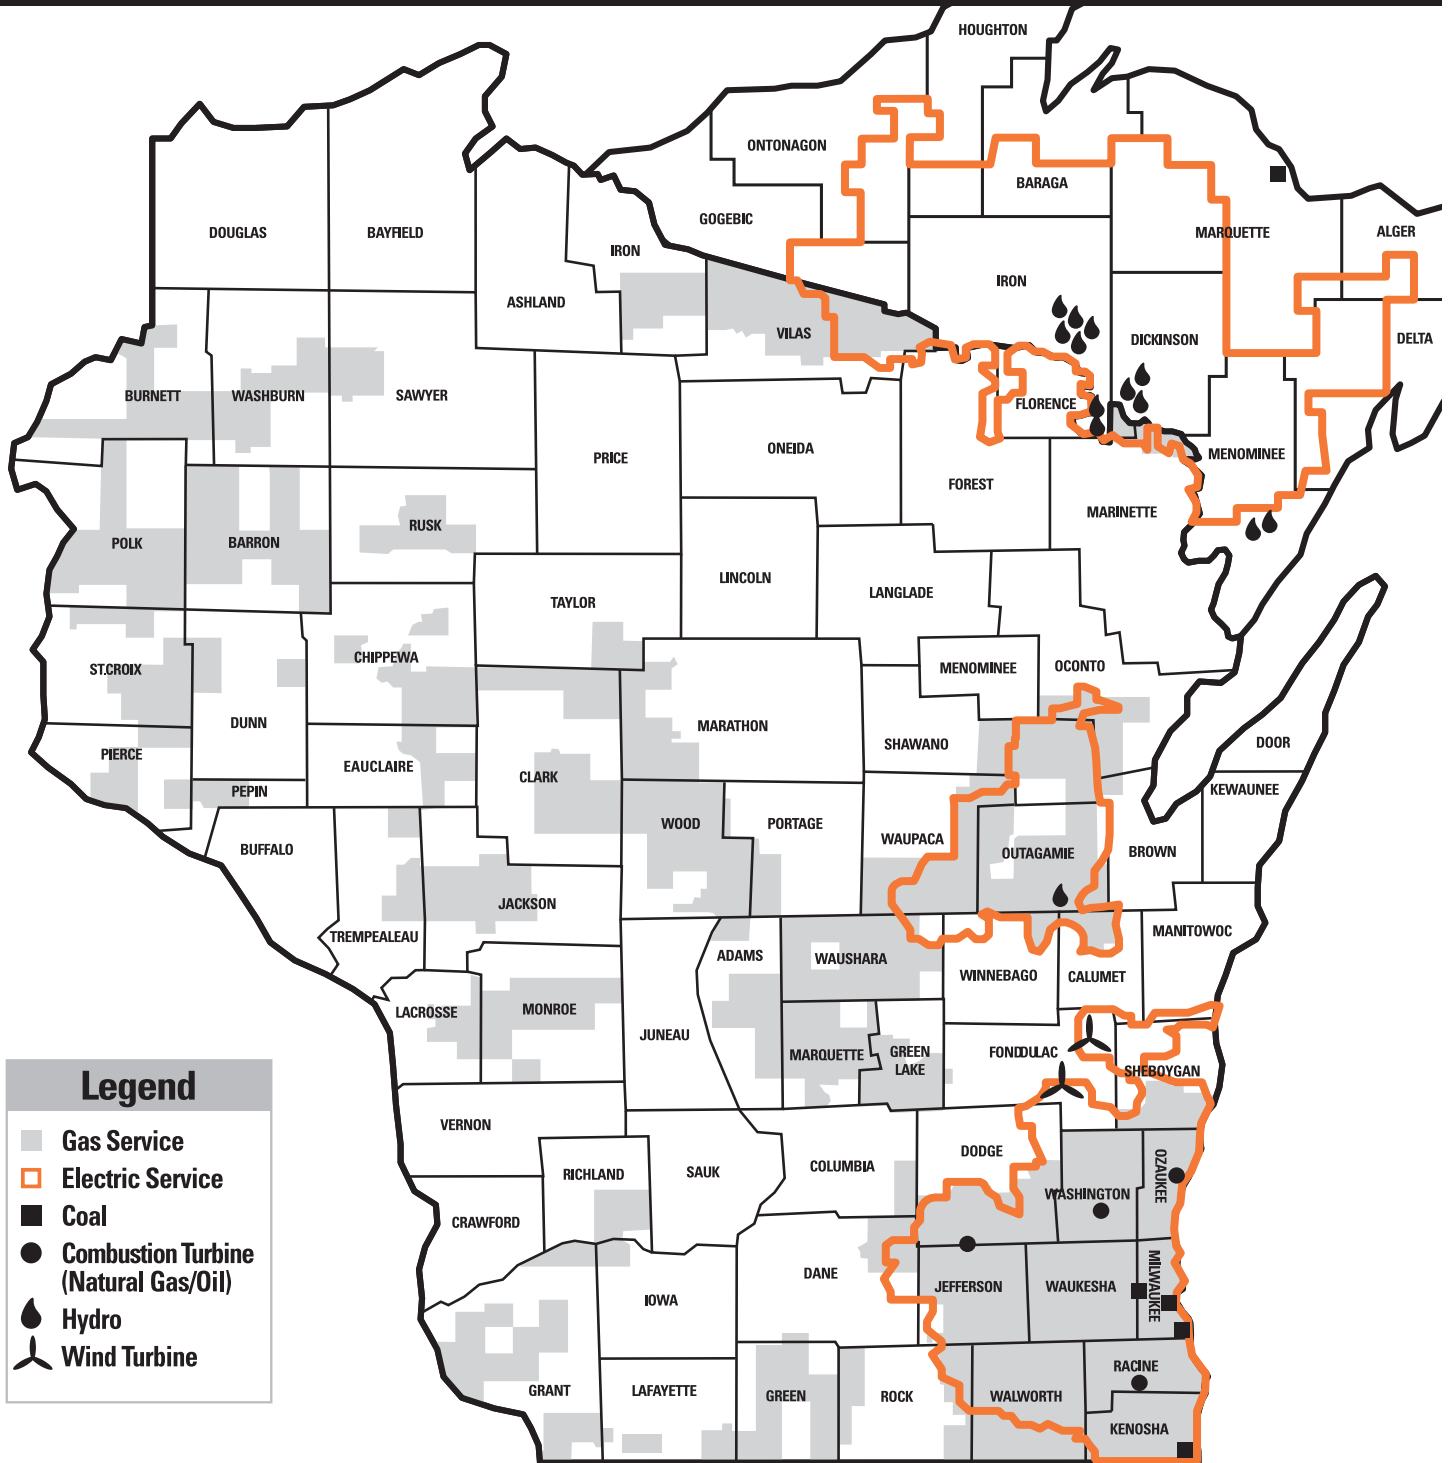

We Energies Service Territory Map

June 2009

Legend

- Gas Service
- ▭ Electric Service
- Coal
- Combustion Turbine (Natural Gas/Oil)
- Hydro
- ⚙ Wind Turbine

Public Safety Agency only

Electric Emergency **888-296-4937**
 Natural Gas Emergency **800-292-7098**