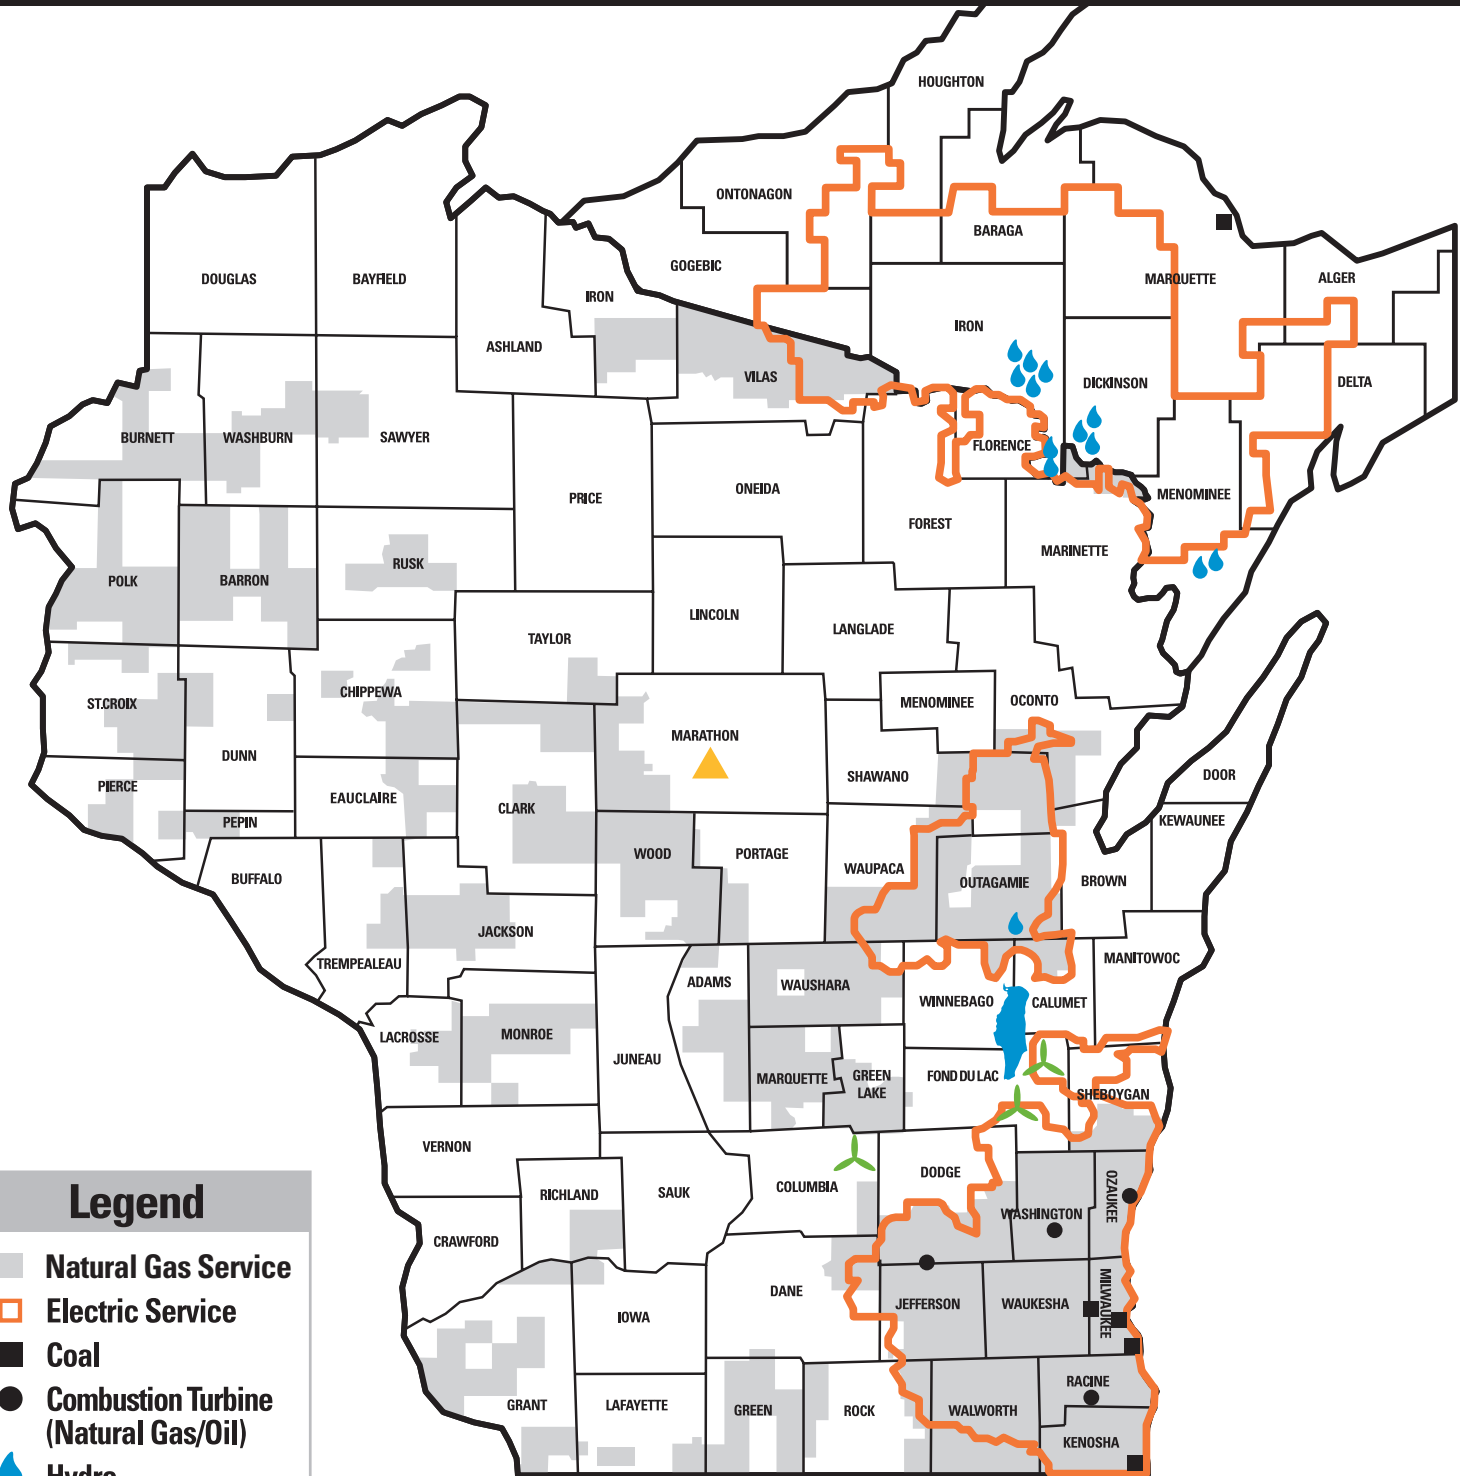

We Energies Service Territory Map

January 2011

Legend

- Natural Gas Service
- Electric Service
- Coal
- Combustion Turbine (Natural Gas/Oil)
- 💧 Hydro
- 🌿 Wind Turbine
- ▲ Biomass (proposed)

Electric Emergency 800-662-4797